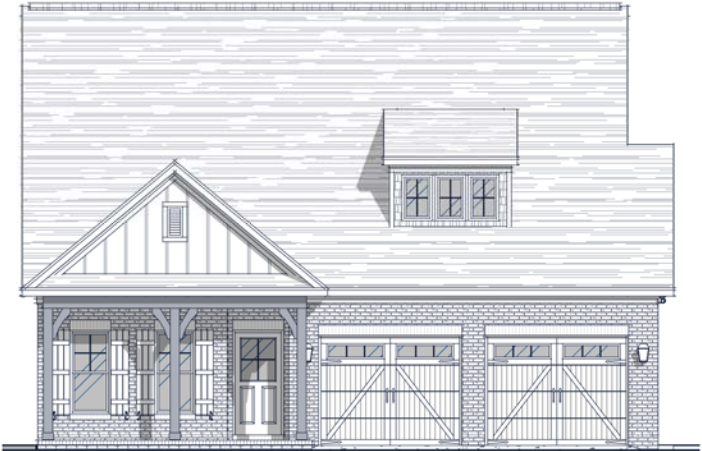

8/7/2020 4:30:19 PM

FLOOR PLAN: MARIE CLASSIC

4 3'-0" WIDER GARAGE W/ TWO DOORS

Watercolors, illustrations, and floor plans are for marketing purposes only and are subject to change at builder's discretion. Square footage is outside veneer and should be independently verified. This is not a legal document. 8/7/2020 4:30:24 PM